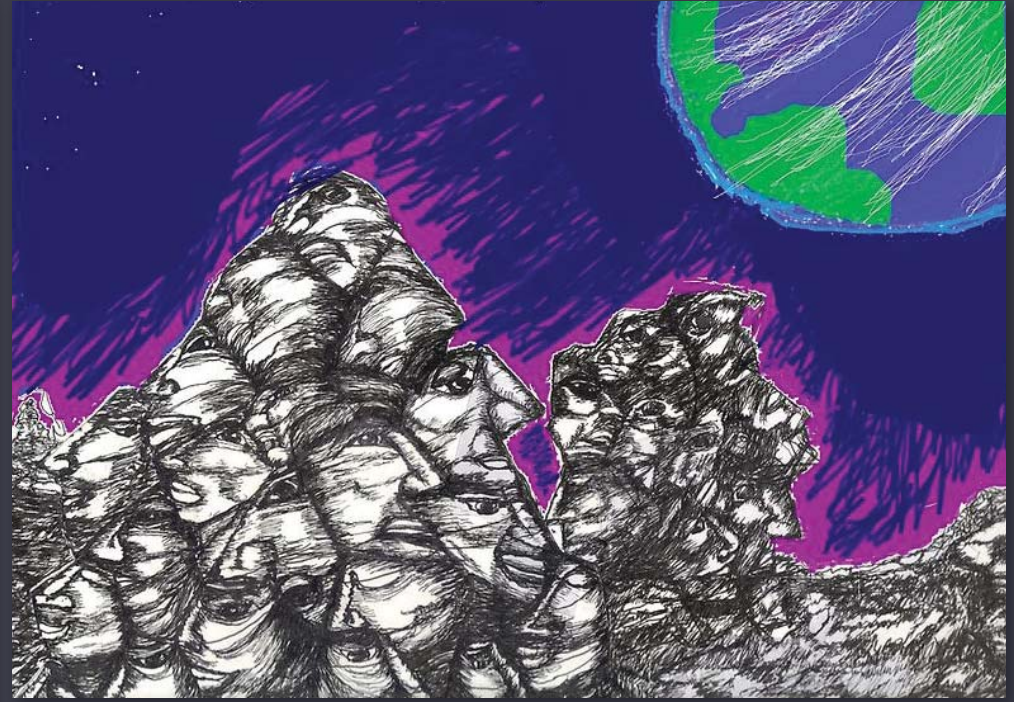

Night Gaze

Waiting for the Resurrection (on the Moon)