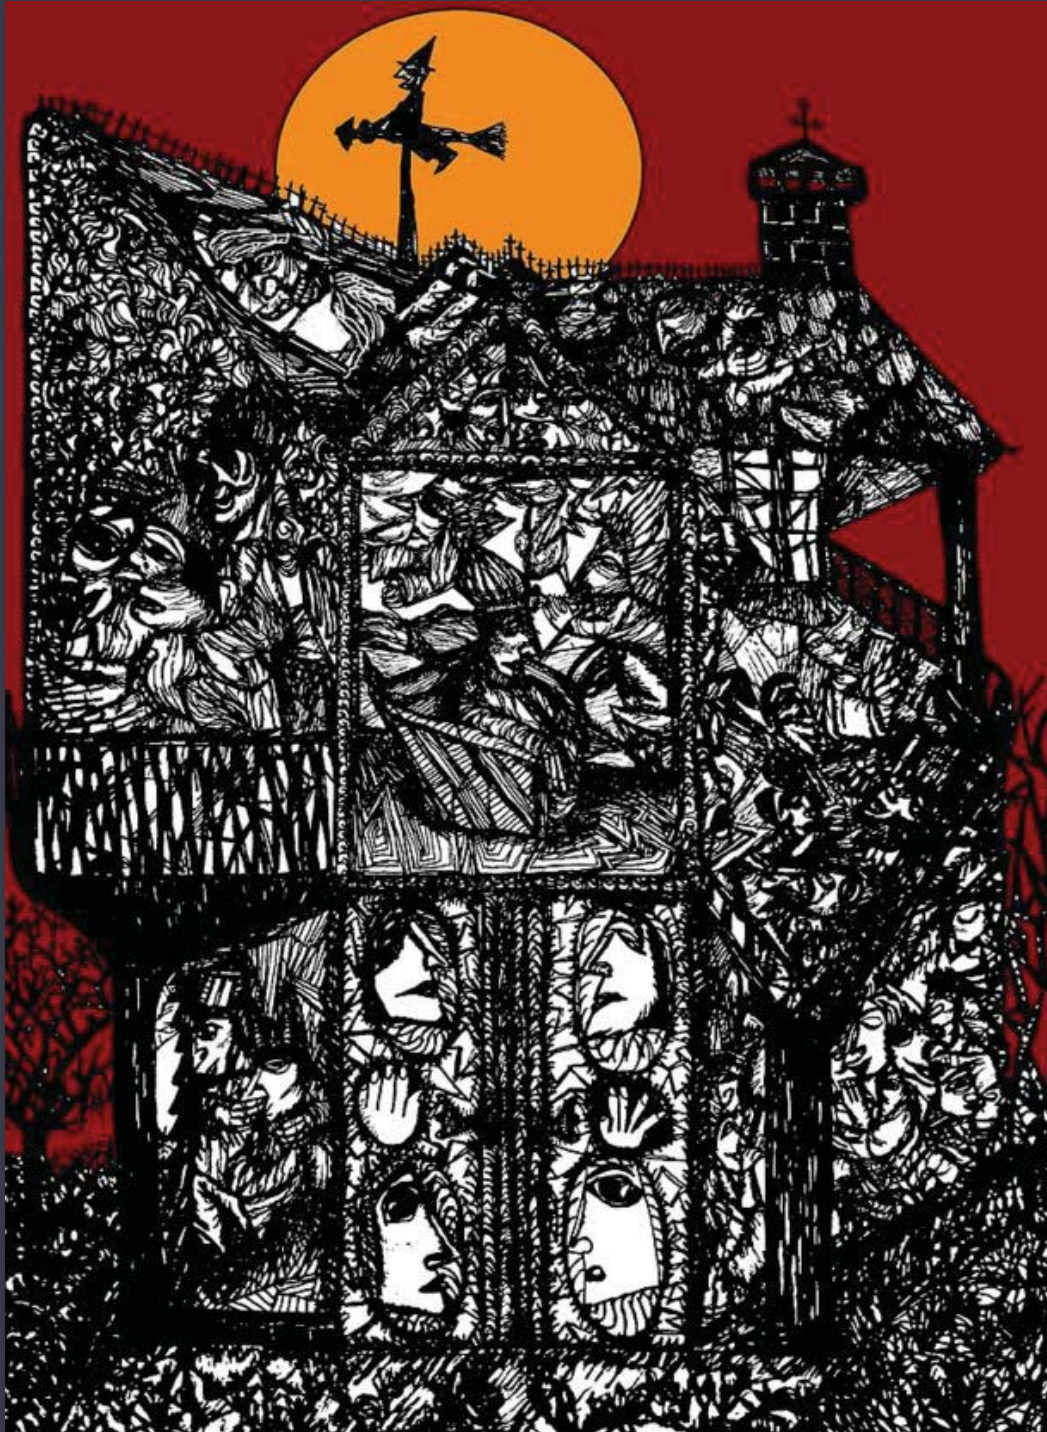

**SHAWN MCQUATE, ILLUSTRATOR**

*Above Left, "Man in Ecstasy"  
Above, "Natives' Pine"  
Right, "Bird Man"*

Shawn McQuate has been creating his haunting and intriguing drawings for just a few years, but his unique style has evolved dramatically during that short time. No one could have predicted that Shawn would decide to become an artist in his early 50s ... he is legally blind as a result of a previous illness and has had no formal training in drawing techniques.

A former ballet dancer, Shawn is also a choreographer and fashion designer whose work will be featured at the Club 57 Exhibit at MoMA in the fall of 2017. As a friend to Keith Haring, Kenny Scharf and Ann Magnuson in the early '80s, Shawn created fashions and dances for Club 57 shows and was an active participant in the early punk arts and music scene in New York City.

"When creating an illustration, I research the subject in advance to load my subconscious. Then I extract from those visualizations to create something new out of all the elements. For my house-shaped drawings, I looked at images of Victorian mansions to inform my outline of the house. Then I filled it in with 'fields' that would become each room. For the Tree of Strange Fruit, I started with a tree trunk and branches, and then made a field of leaf shapes around the branches and filled it in with faces and other whimsical objects."

Vision of Life and Love in Clouds of Night

Reindeer Trees

What's Inside ...

Lady with Cane

The Tree of the Strange Fruit

Sky People

Devil-Angel-Dude Meditates

Townhouse Tornado