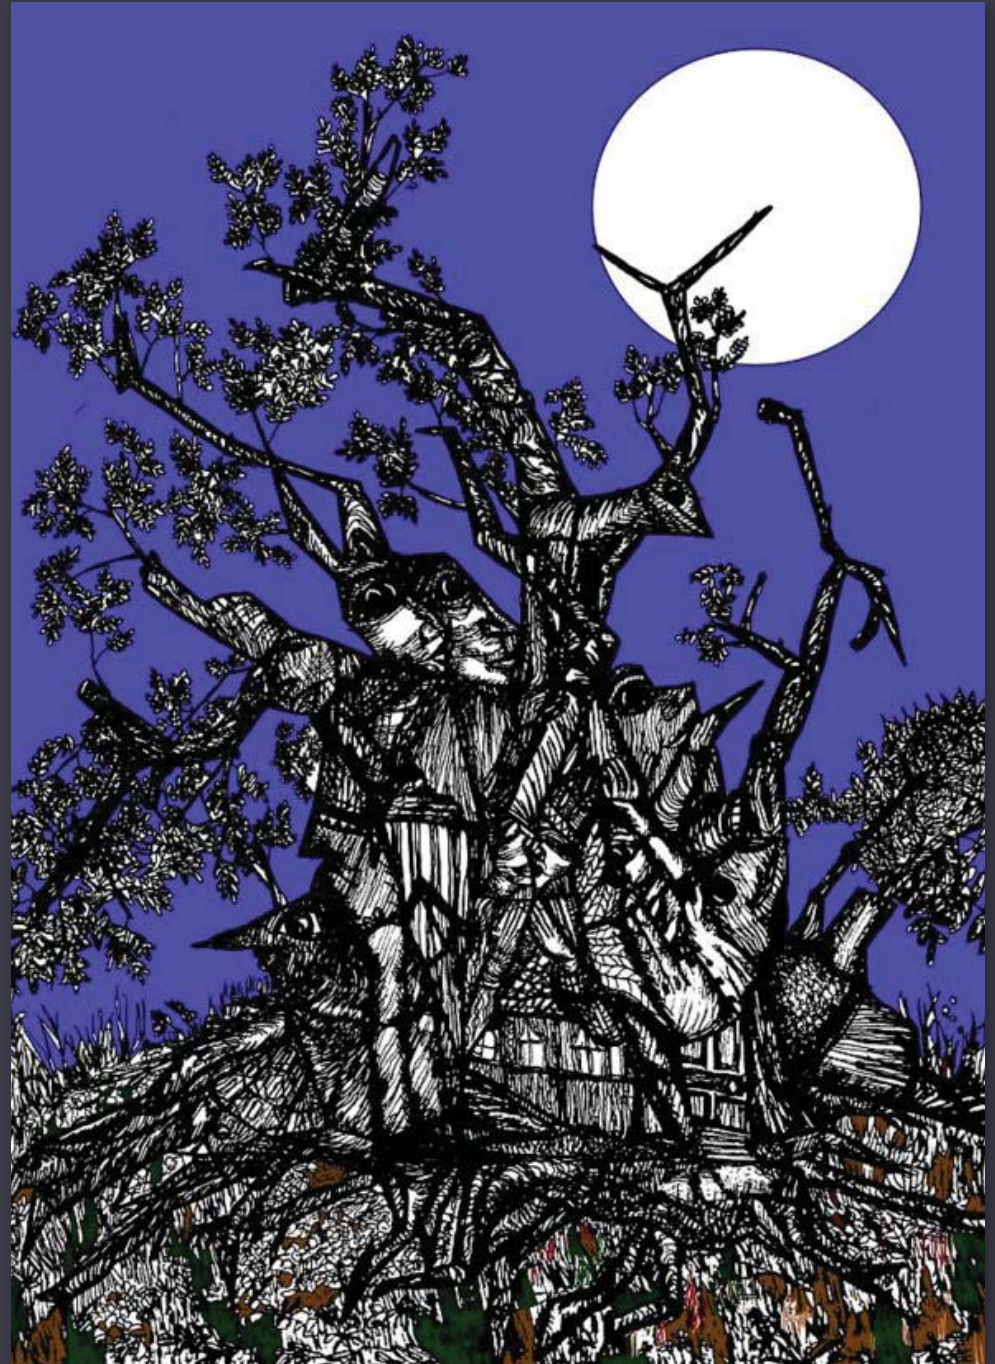

Reindeer Trees